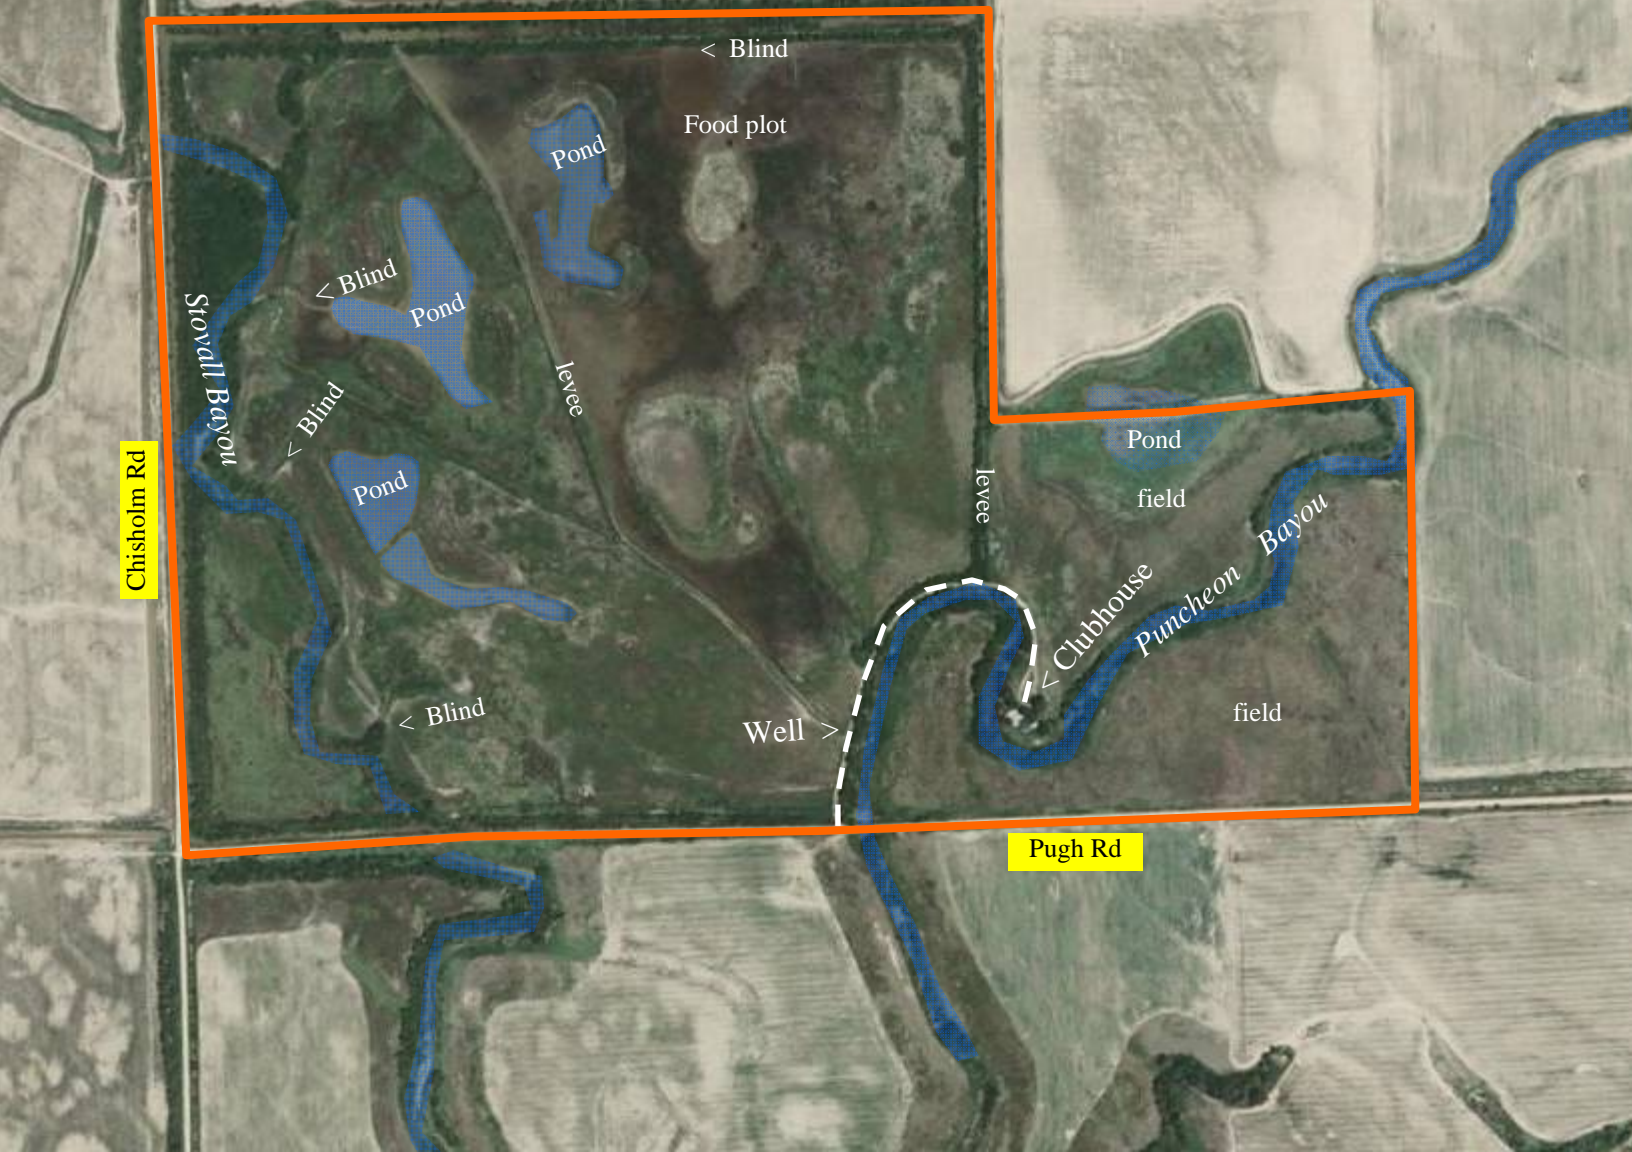

Pintail Hunting Lodge, LLC **205 +/- ACRES DUCK HUNTING LAND** **QUITMAN COUNTY, MISSISSIPPI**

- LOCATION:** Approximately 5 miles South of Crowder, off of Pugh Rd, 1/2 mile West of the Tallahatchie National Waterfowl Refuge, and 6 miles East of O’Keefe Wildlife Management Area.
- ACREAGE:** 205.3 +/- acres, Total
- SPECIAL FEATURES:** 160 +/- acres developed WRP, 40 +/- acres farm land planted for ducks, Rustic 5 bedroom club house with central heat and air located to observe working ducks. 1 irrigation well.
- PURCHAS PRICE:** FOUR 1/5 equity ownerships for sale: \$150,000.00 EACH

Tallahatchie NWR 1/4Mi. >

< Blind

Food plot

Pond

< Blind

Pond

Stovall Bayou

levee

< Blind

Pond

Chisholm Rd

< Blind

Well >

levee

Pond

field