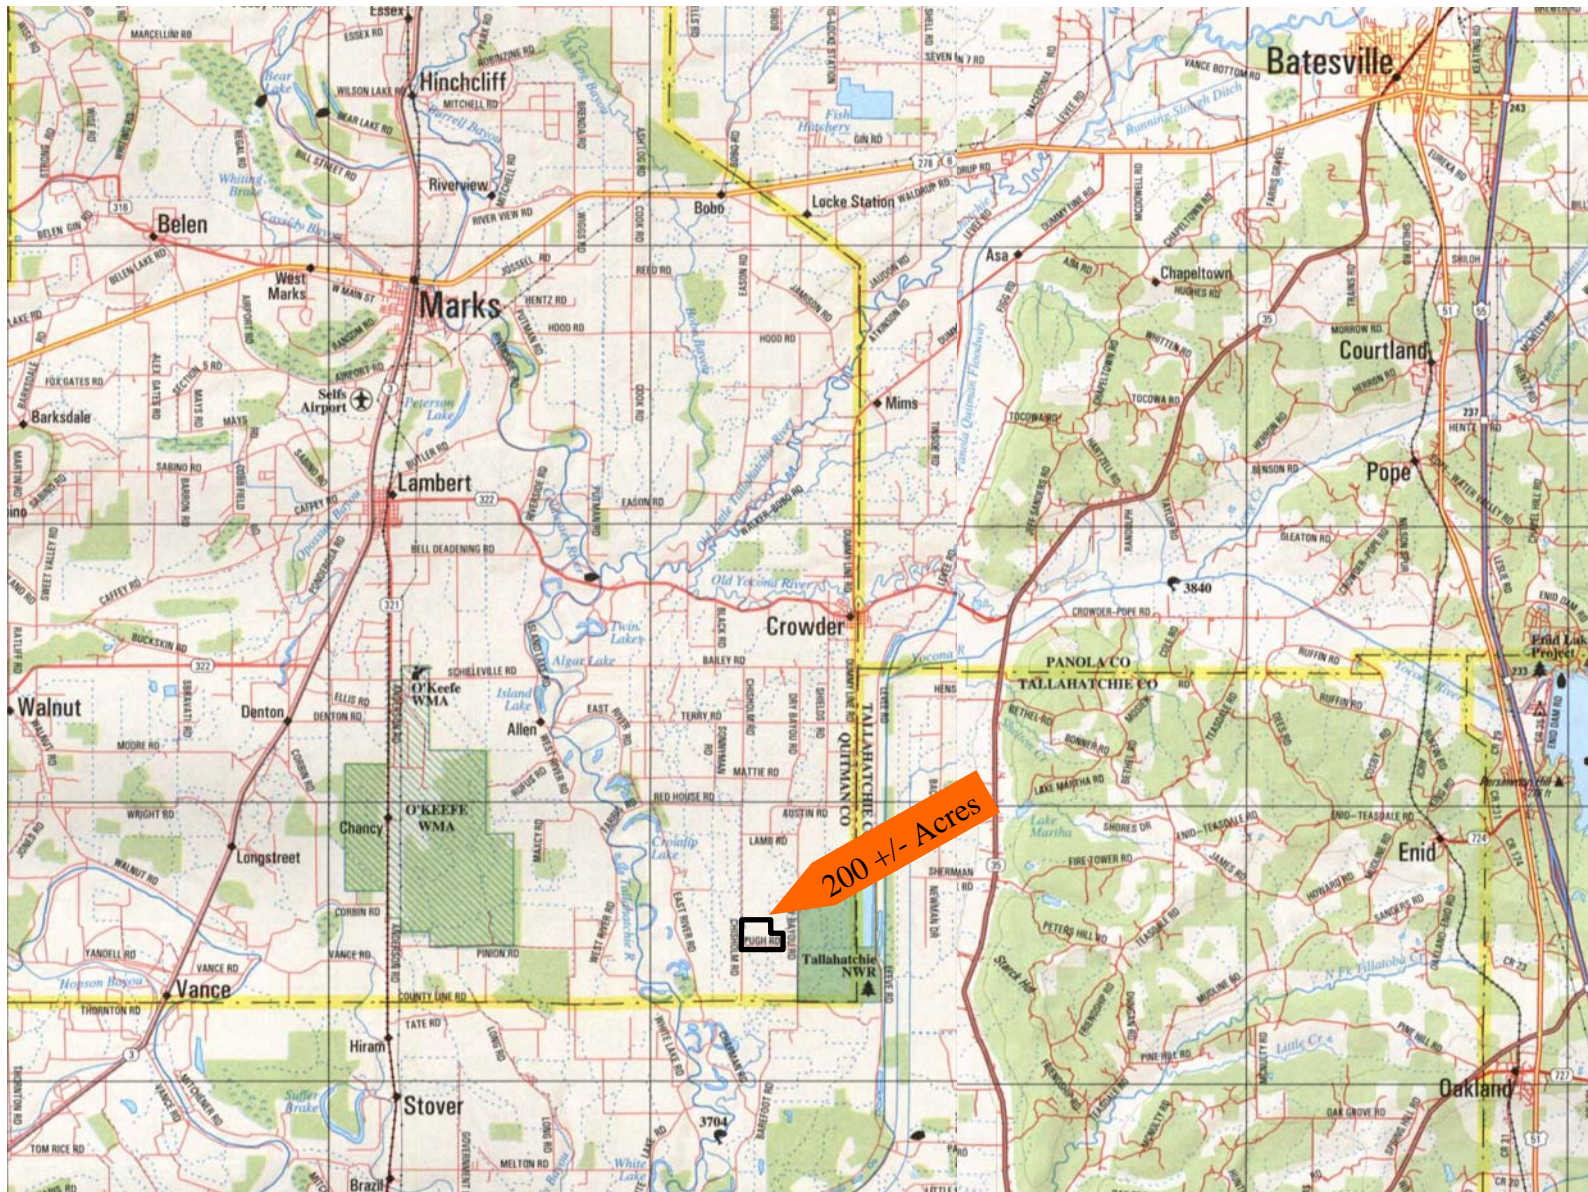

Pintail Hunting Lodge, LLC **205 +/- ACRES DUCK HUNTING LAND** **QUITMAN COUNTY, MISSISSIPPI**

- LOCATION:** Approximately 5 miles South of Crowder, off of Pugh Rd, 1/2 mile West of the Tallahatchie National Waterfowl Refuge, and 6 miles East of O’Keefe Wildlife Management Area.
- ACREAGE:** 205.3 +/- acres, Total
- SPECIAL FEATURES:** 160 +/- acres developed WRP, 40 +/- acres farm land planted for ducks, Rustic 5 bedroom club house with central heat and air located to observe working ducks. 1 irrigation well.
- PURCHAS PRICE:** FOUR 1/5 equity ownerships for sale: \$150,000.00 EACH

Tallahatchie NWR 1/4Mi. >

< Blind

Food plot

Pond

< Blind

Pond

Stovall Bayou

levee

< Blind

Pond

Chisholm Rd

< Blind

Well >

levee

Pond

field