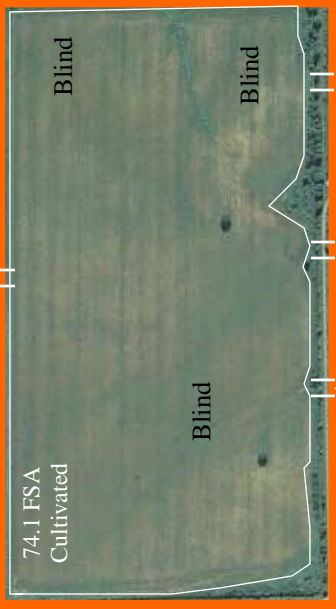

Bobo

Bayou

Blind

Blind

74.1 FSA
Cultivated

Blind

Water Control
Structures

Cook Rd

To Hwy 6 >