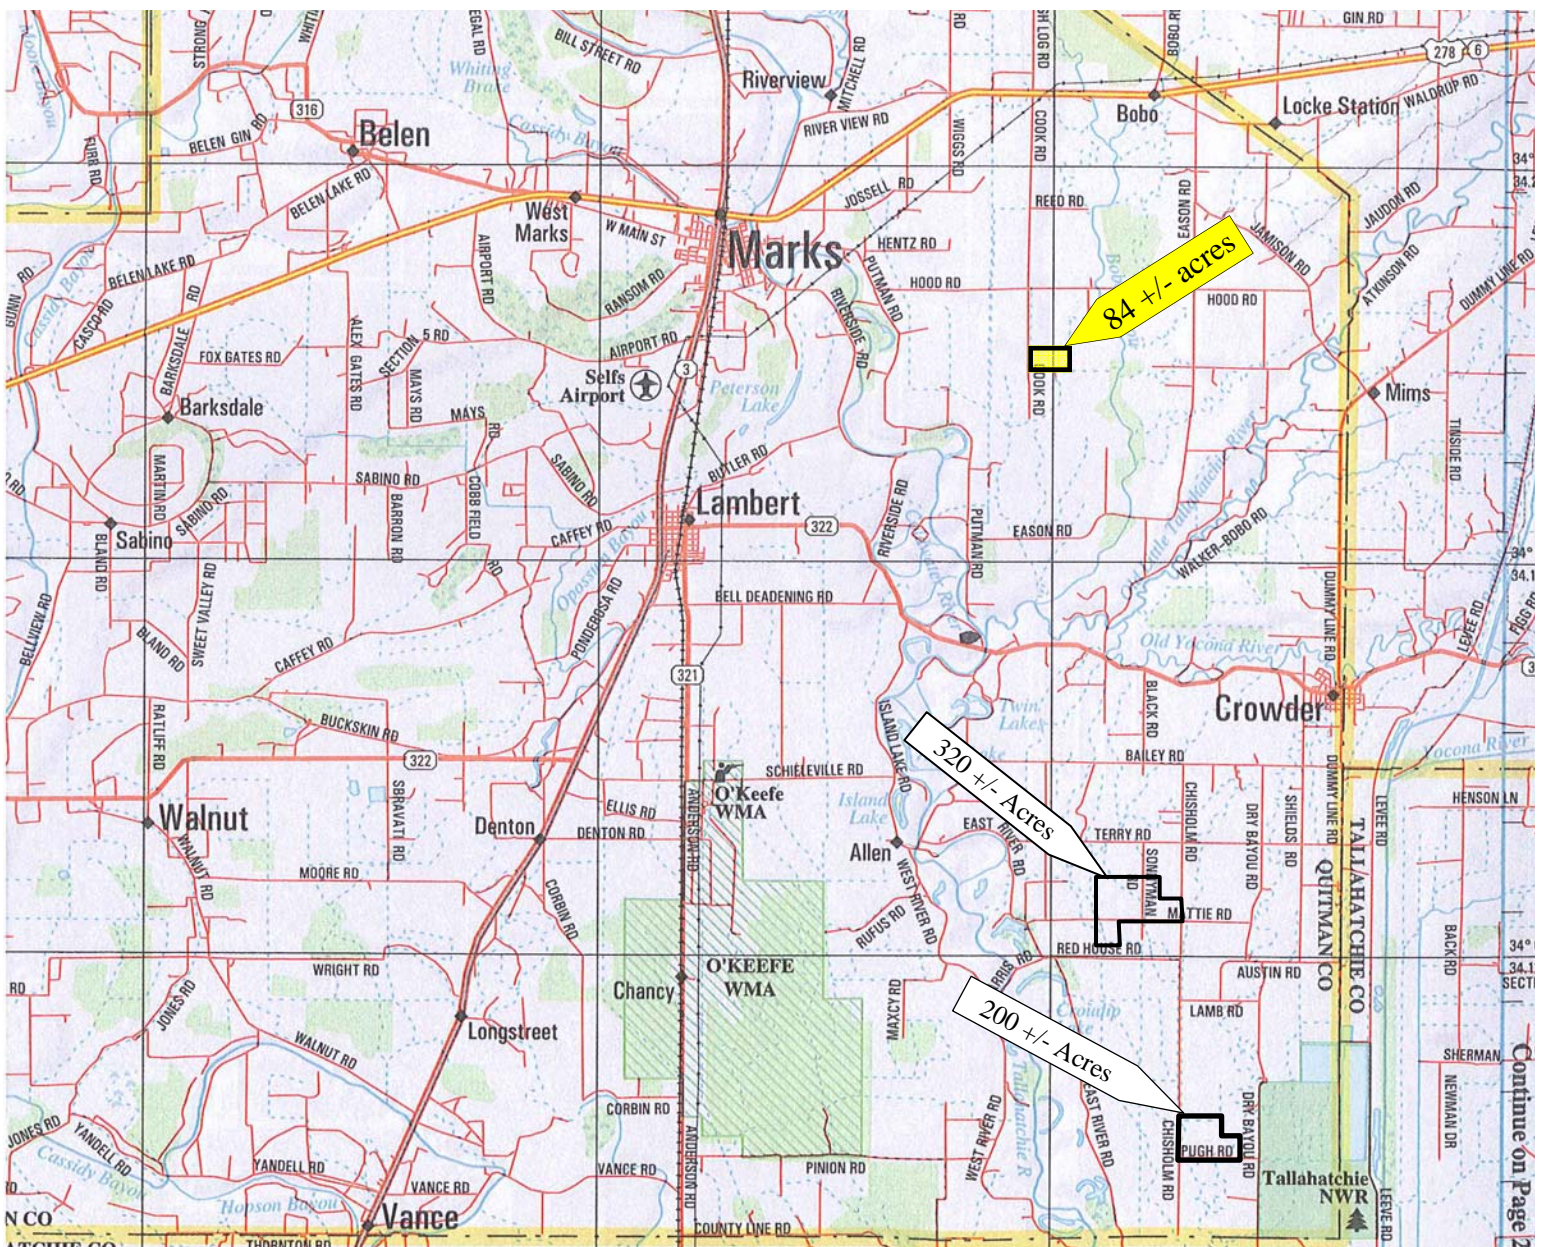

84 +/- ACRES FARM & DUCK HUNTING LAND QUITMAN COUNTY, MISSISSIPPI

LOCATION: Approximately 4 miles Southeast of Marks, off Cook Rd, South of Hood Rd, West of Bobo Bayou.

ACREAGE: 84.0 +/- acres, Total
74.1 FSA Cultivated with Soybean Base @ 12 bu
0.9 +/- acres Woods, Roads, and ditches

SPECIAL FEATURES: Outstanding duck hunting with farm income. 3 duck blinds with several water control structures. Easily planted and flooded for ducks. Surrounded by thousands of acres of farm land that is intensely managed for waterfowl in desired flyway.

PURCHAS PRICE: $176,400.00 or ($2,100.00 per acre)