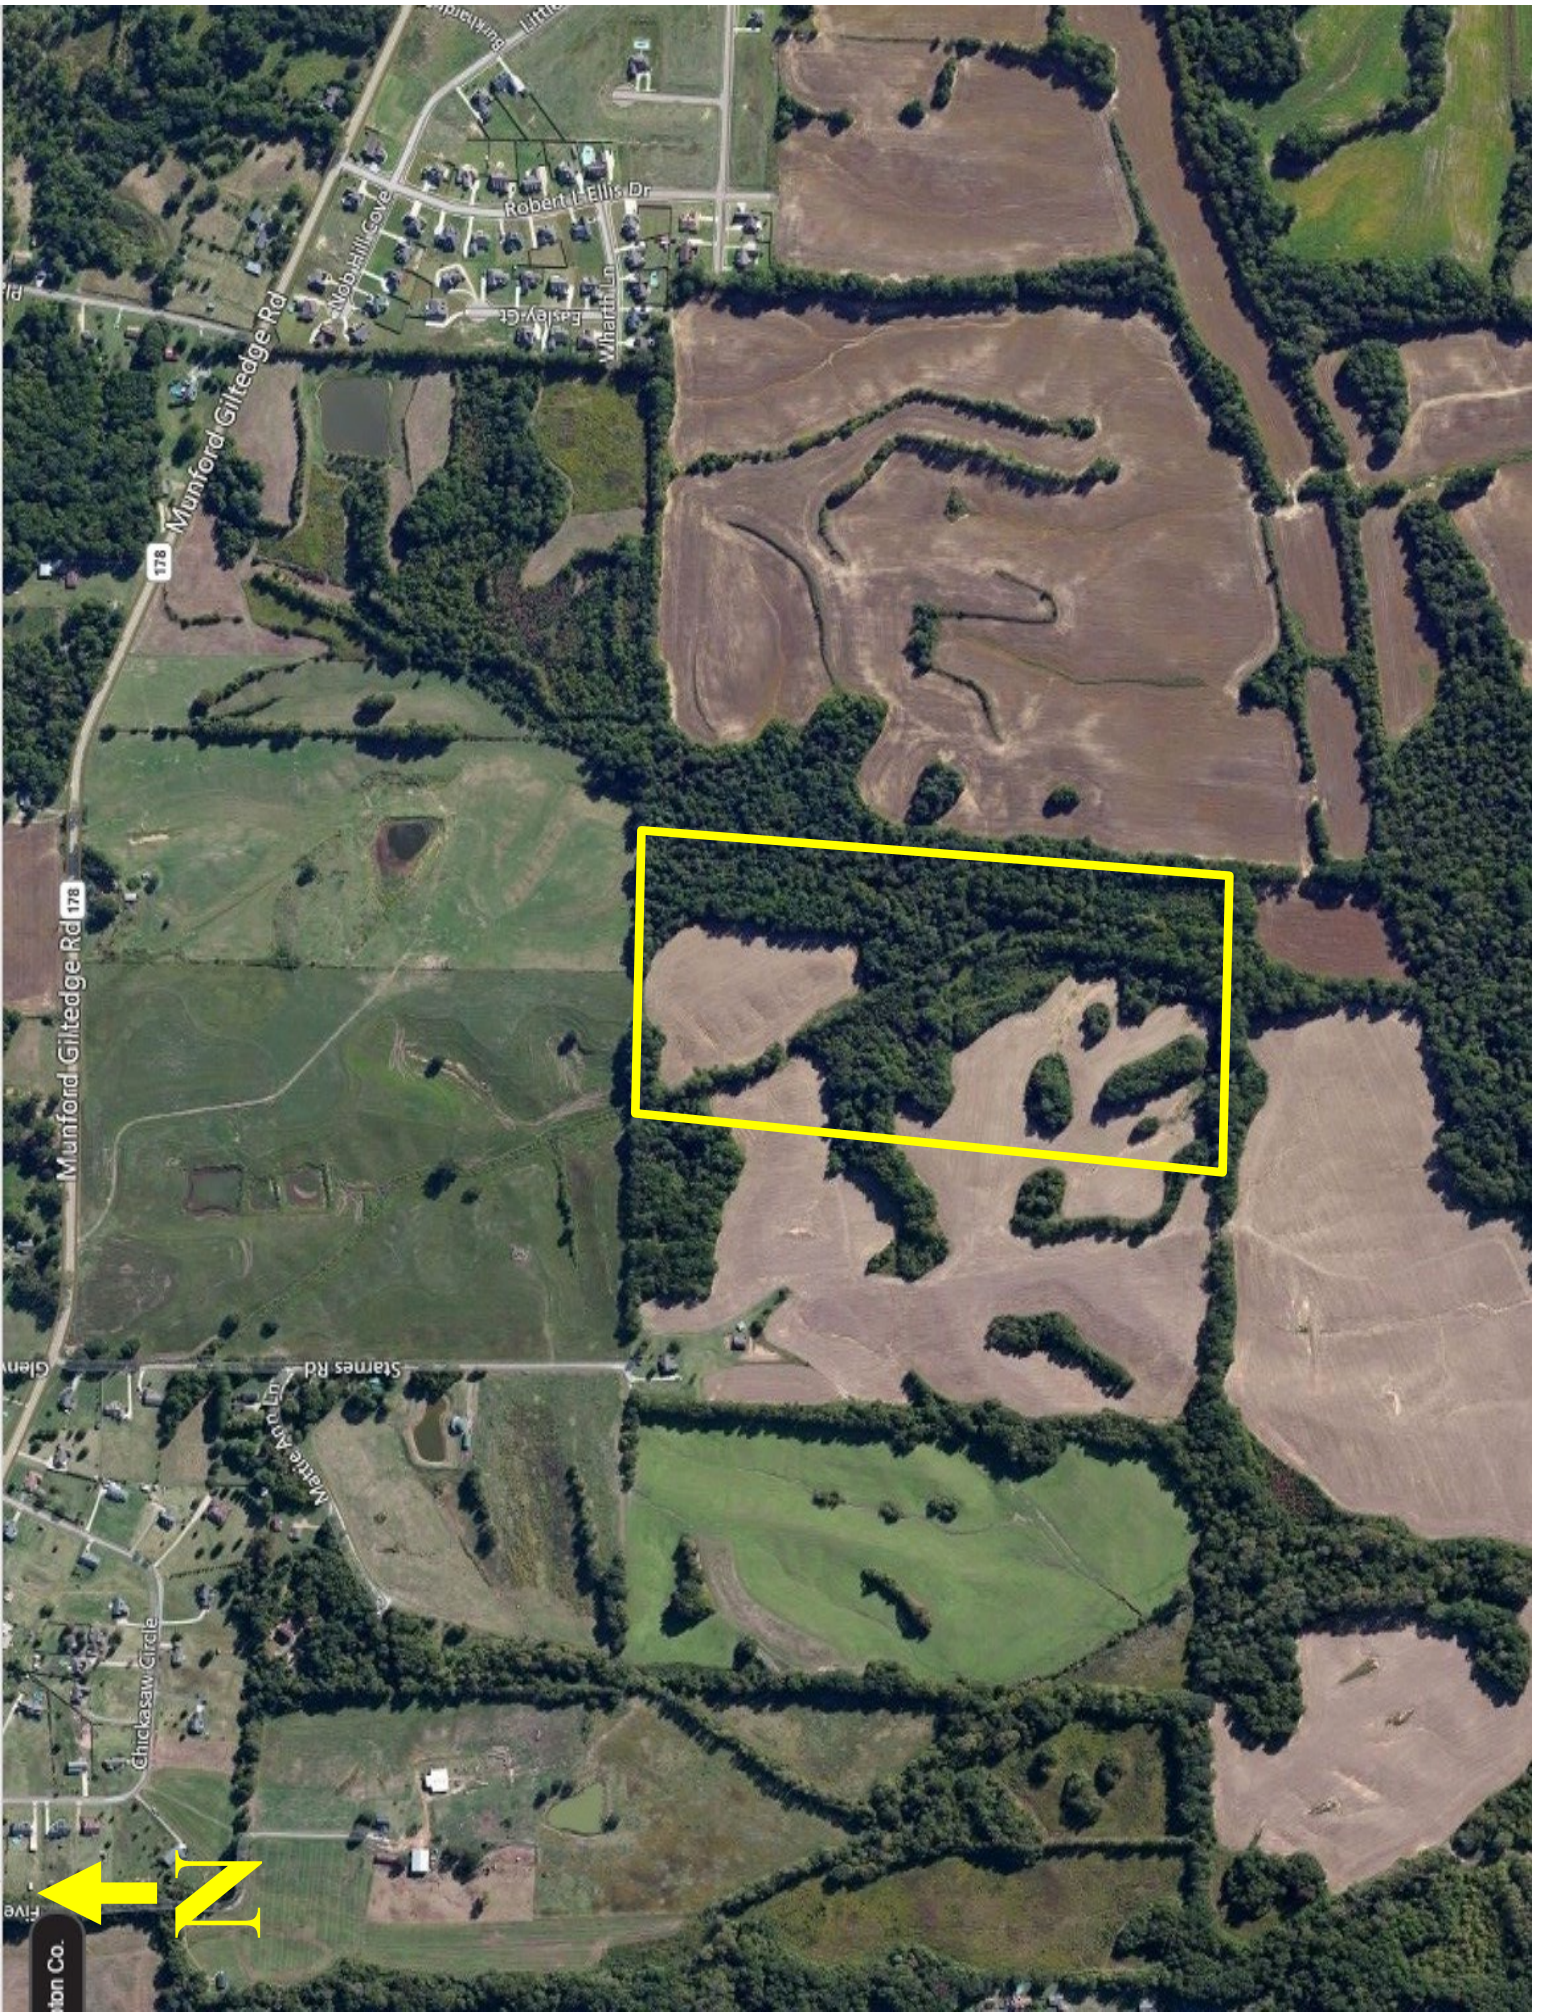

Farmland and Timberland

Bill Ruleman
901-606-9872 cell

LOCATION: Accessed from Starnes Rd, South of Hwy 178 (Munford/Giltedge Rd), approximately 2.5 miles NW of Munford.

ACREAGE: 50.74 acreage total.
25.37 cropland

PURCHASE PRICE: \$139,500.00 (\$2,762.00 per acre)

Munford Giltedge Rd

Munford Giltedge Rd 178

Starnes Rd
Marie Arnold Ln

Chickasaw Circle

Robert L. Ellis Dr
Mob Hill Cove
Fasley Ct
Whitlin Ln

Five
on Co.