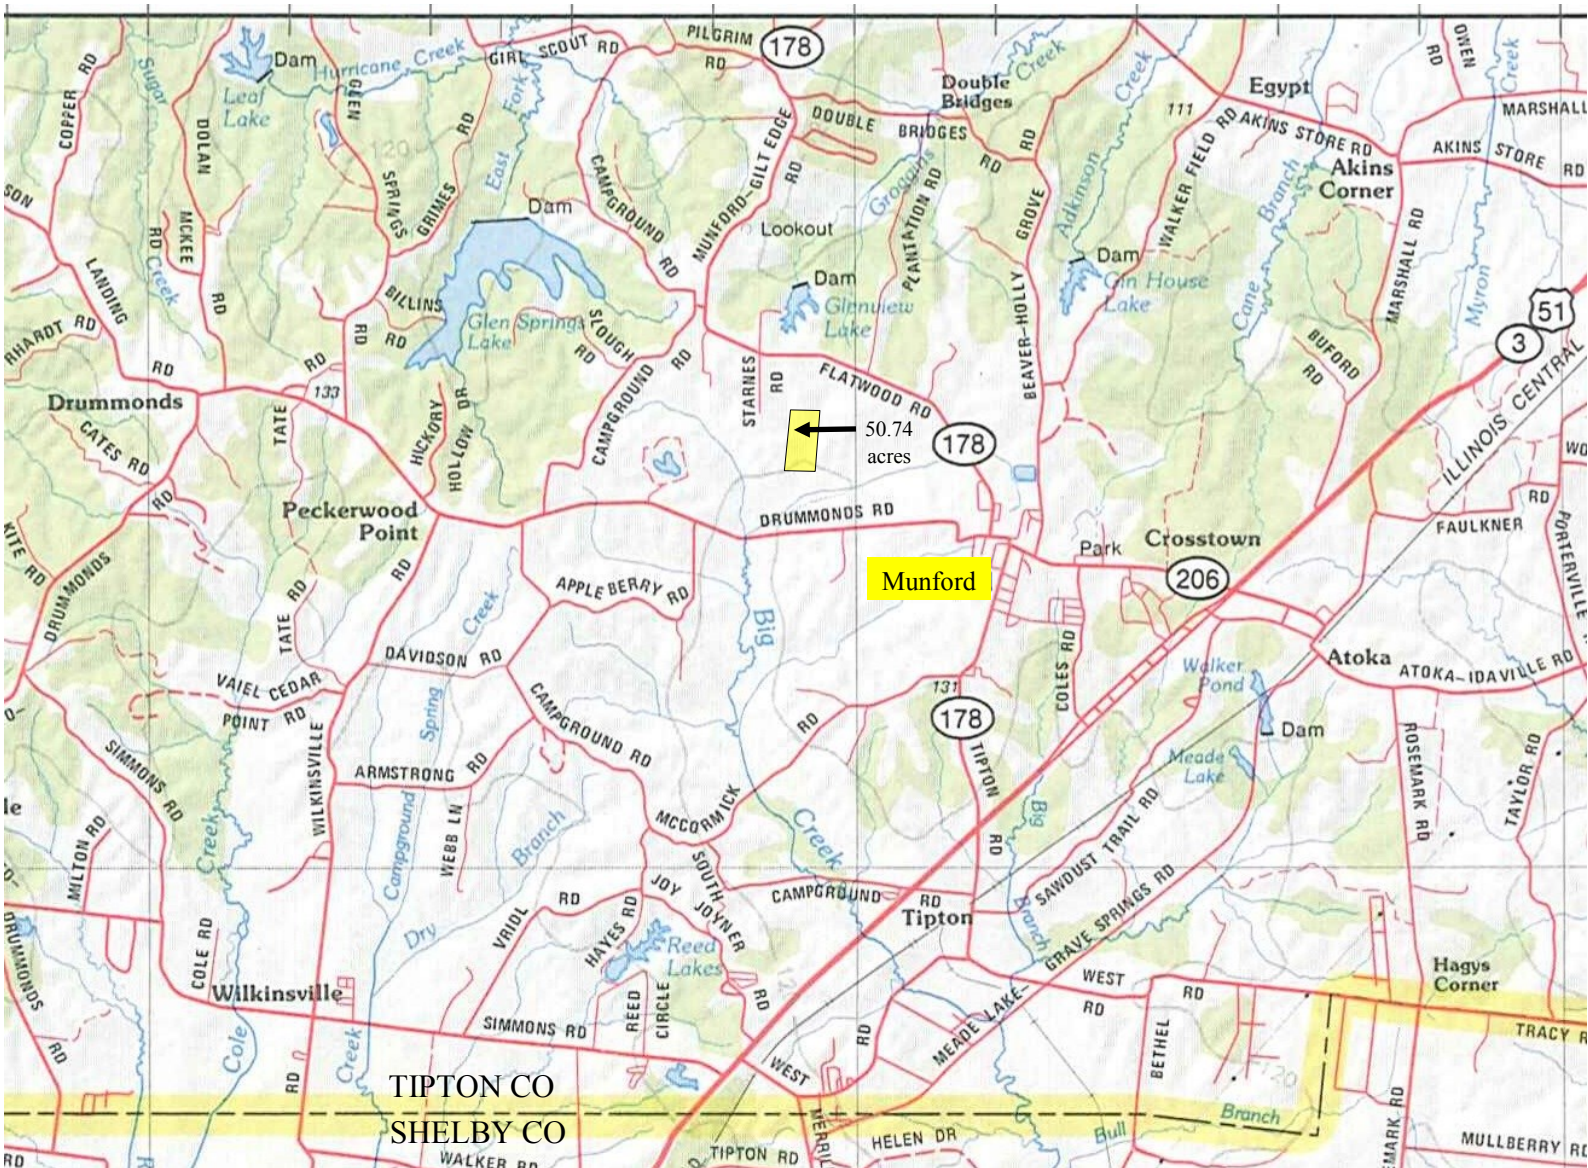

Farmland and Timberland

Bill Ruleman
901-606-9872 cell

LOCATION: Accessed from Starnes Rd, South of Hwy 178 (Munford/Giltedge Rd), approximately 2.5 miles NW of Munford.

ACREAGE: 50.74 acreage total.
25.37 cropland

PURCHASE PRICE: \$139,500.00 (\$2,762.00 per acre)

Munford Giltedge Rd

Munford Giltedge Rd 178

Starnes Rd
Marie Arnold Ln

Chickasaw Circle

Robert L. Ellis Dr
Mob Hill Cove
Fasley Ct
Whitlin Ln

Five
on Co.