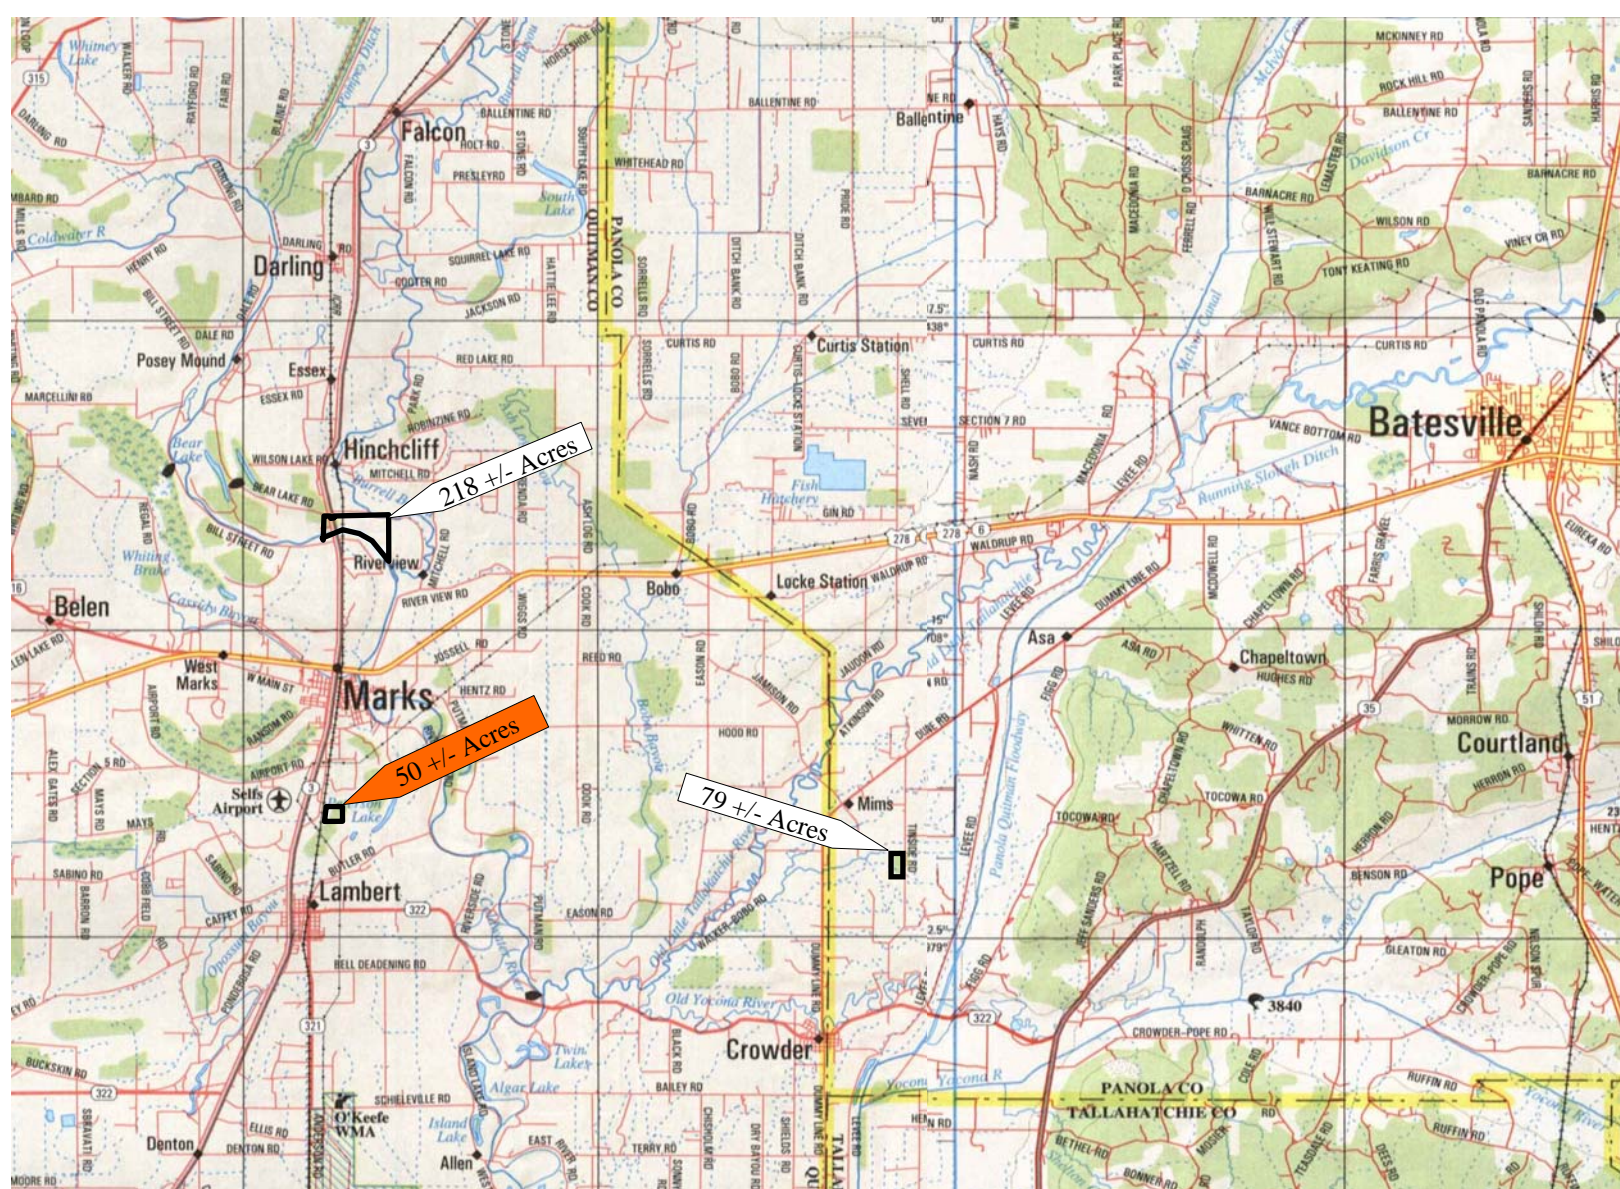

50 +/- ACRES HUNTING LAND QUITMAN COUNTY, MISSISSIPPI

LOCATION: Just South of Marks East of R.R. tracks off of Chun Road.

ACREAGE: 50 +/- Acres, Total
23 +/- Acres, Tillable Land
27 +/- Acres, woods, roads, & slough

PURCHASE PRICE: \$80,000.00 or \$1,600.00 per acre

Chun Rd

To Marks >

Hwy 3